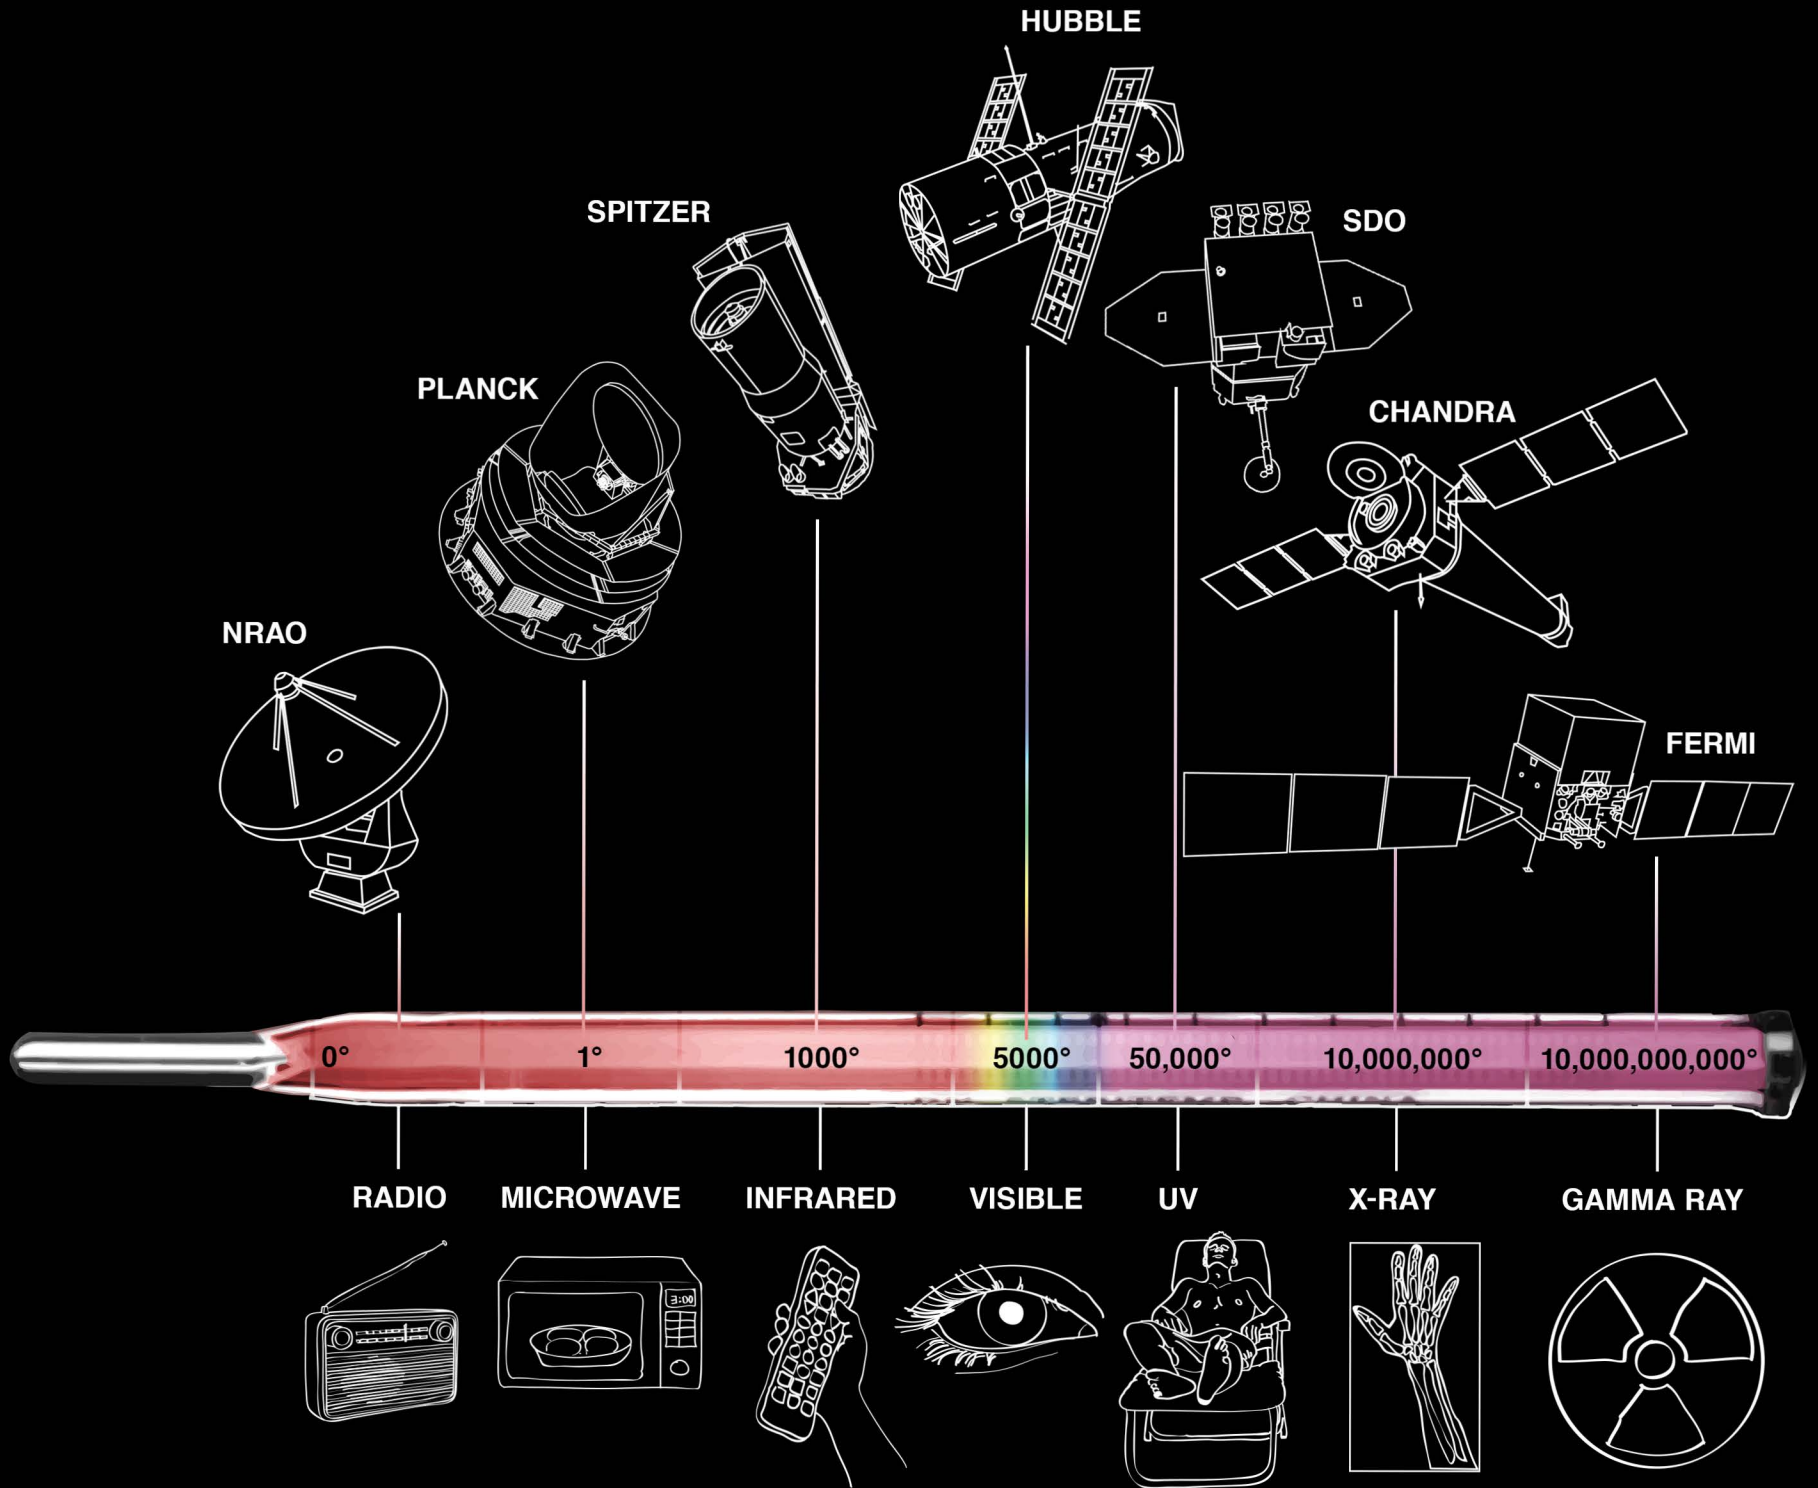

EXAMPLE OBSERVATORIES THAT VIEW EACH WAVELENGTH

EVERYDAY EXAMPLES THAT RELATE TO EACH WAVELENGTH